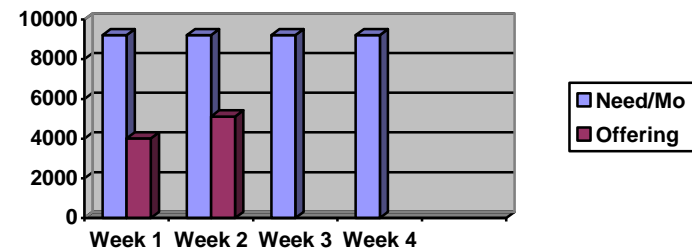

Hymn of Praise "I Will Sing of My Redeemer" #343

*Hymn of Preparation "As We Come to You in Prayer" Choir

*Morning Prayer

Aldie Garcia

Prayer Response

Choir

Baptism

Michael Quichocho

Lamb's Offering/Children's Story

Nancy Kesler

Worship in Giving (Local Church Budget)

Aldie Garcia

Offertory

Organ

*Worship in Music

Shem Suasi

Message "Why Do It Again?"

Pastor Bradley Williams

Hymn of Appeal

Florencegay Montalban

Benediction

Pastor Williams

Organ Postlude

Nathanael Montalban

* (Please Refrain from Entering the Sanctuary at these times)

To serve you this morning:

Greeters: Amber Garcia

Jim & Marit Zurek

Lead Deacon:

Ben Them

WELCOME TO OUR GUESTS

I was glad when they said to me, "Let us go into the house of the Lord." Please let us know how we can pray for you by filling out a card from the pew rack.

THE CHURCH AT STUDY

9:15 a.m.

Song Service

Florencegay Montalban

Welcome

Mark Allen

Scripture & Prayer

Zac Whitney

Special Music

Marit Zurek & Nancy Kesler

Mission Story

James Allen

Adult Bible Study Classes "Death and Resurrection"

Pastor & Albert's Class: Sanctuary

Fellowship Hall:

Junior, Young Adult, & Spanish I – Enter South Stairway

Adult Lesson Classes & Spanish II - Gym

Youth/Earliteen, Children's Sabbath Schools – Enter North Stairway

Guests: you are urged to join the Pastor's class, but welcome to attend the class of your choice.

Church Budget September 2014

CHURCH BUDGET REPORT 2014

Weekly Budget	$ 2,221	Received last week	$ 1,104
Year to date Budget	82,177	Received year to date	69,171

Sunset Today: 6:48 p.m.

Sunset Next Friday: 6:40 p.m.