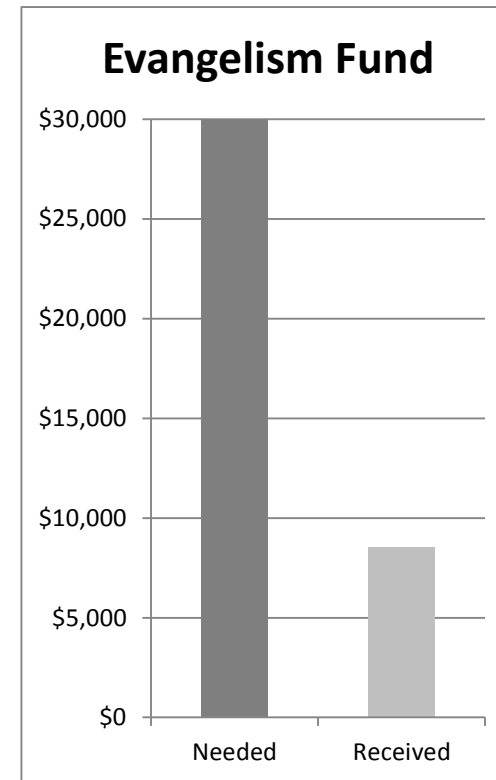

TREASURE FROM TRASH: Please continue to bring your recyclables each Sabbath. The money goes to support our **evangelism fund**. This year currently, **$1,413.89** has been raised though recycling. Our recycling program needs another interested volunteer to help out from time to time. For more information see David Lucero.

EAGER BEAVER LEADER NEEDED: Are you interested in helping with our 4-5 year olds? Do you have the ability or want to learn how to lead a class, read stories, interact with parents and children, and follow the schedule to complete a 20 week program? Must be loving, patient, and Christ centered. You will be required to go through a background check. Please contact Carmen Ocampo at 619-869-8193 for more information.

AMEN FREE CLINIC: AMEN (Adventist Medical Evangelism Network) is coming to San Diego on Oct. 25-26! Free dental care, general medical care, and health education services to uninsured and under-insured people in our area. This is not being advertised anywhere, so it is up to us to spread the word. There’s a mission field in our own backyard. You can make a difference! Sign up to volunteer at www.AmenSDA.org

PRAYER VIGIL: On Saturday evening September 27 there will be a prayer vigil for those whom speak Spanish starting @ 5p.m.-10p.m. here at the church.

FROM PV CHURCH: Memorial service for Benaiah (Ben) Lucas will be today (Saturday, Sept. 20) at 5 pm at Paradise Valley Church.

AMAZING FACTS: Dave Steward, Amazing Facts evangelist, will be coming to our church in January 2015 to hold meetings. We are going to have to raise several thousand dollars to cover the expenses of this evangelistic series. Please consider helping us with extra donations to this outreach ministry.